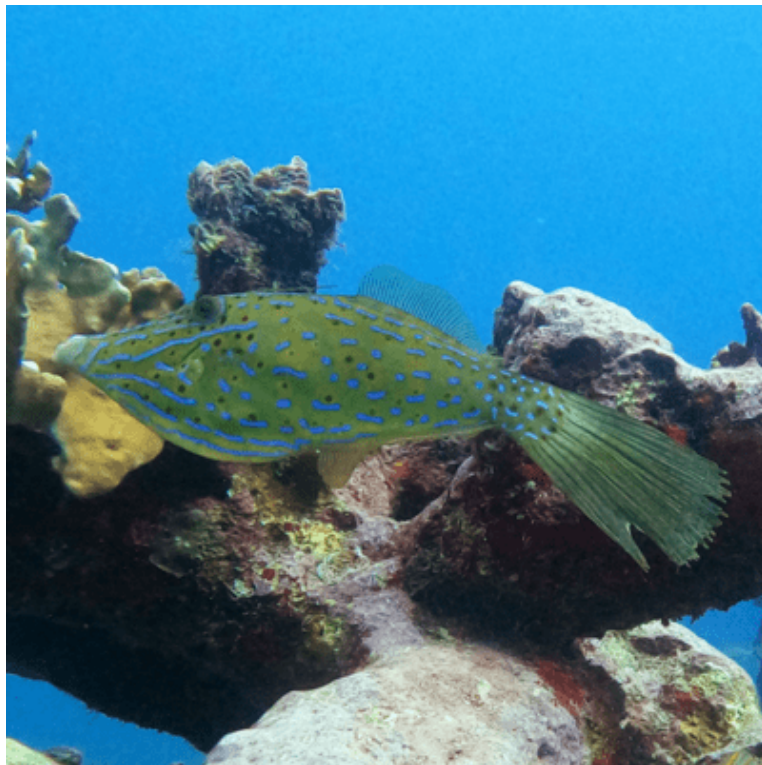

# Filefish (Monacanthidae)

scrawled filefish, *aluterus scriptus*

Filefish are a group of colorful, flat-bodied fish that are found in the shallow waters of the tropical and subtropical regions of the world. They are part of the family Monacanthidae, which includes several hundred species of fish that are known for their elongated, oblong bodies and their ability to change color to match their surroundings.

orangespotted filefish, cantherhines pullus

Filefish are typically small to medium-sized fish, reaching a maximum length of about 50 cm (20 inches). They have a thin, flat body with a small mouth and a pair of large, protruding eyes. Their body is typically brightly colored, with patterns of stripes, spots, or blotches. They are equipped with a series of small, sharp spines along their back and sides that they use for defense.

Filefish are generally non-aggressive and are not considered a threat to humans.

whitespotted filefish, cantherhines  
macrocerus