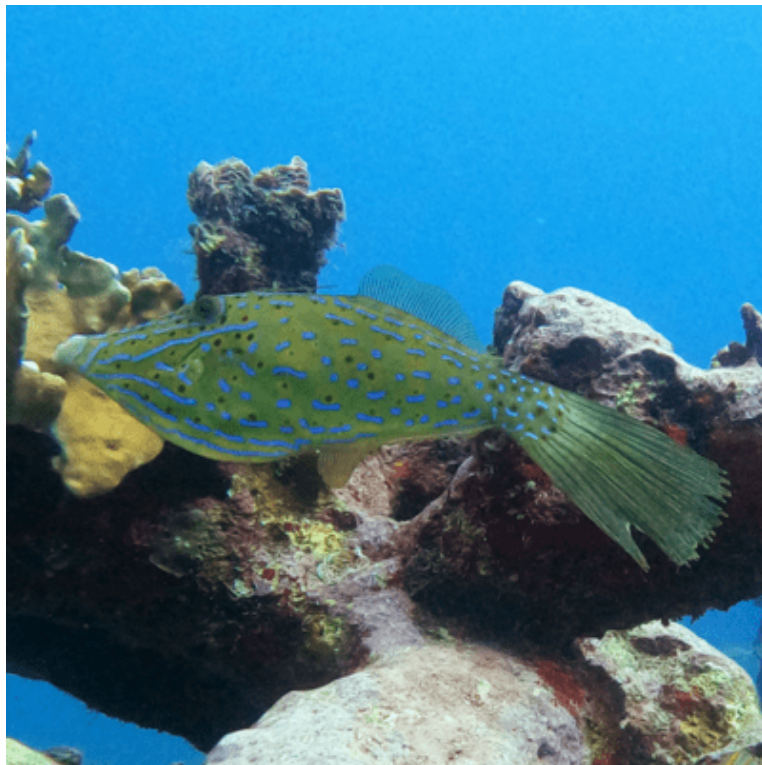

Filefish (Monacanthidae)

scrawled filefish, *aluterus scriptus*

Filefish are a group of colorful, flat-bodied fish that are found in the shallow waters of the tropical and subtropical regions of the world. They are part of the family Monacanthidae, which includes several hundred species of fish that are known for their elongated, oblong bodies and their ability to change color to match their surroundings.

orangespotted filefish, cantherhines pullus

Filefish are typically small to medium-sized fish, reaching a maximum length of about 50 cm (20 inches). They have a thin, flat body with a small mouth and a pair of large, protruding eyes. Their body is typically brightly colored, with patterns of stripes, spots, or blotches. They are equipped with a series of small, sharp spines along their back and sides that they use for defense.

Filefish are generally non-aggressive and are not considered a threat to humans.

whitespotted filefish, cantherhines
macrocerus