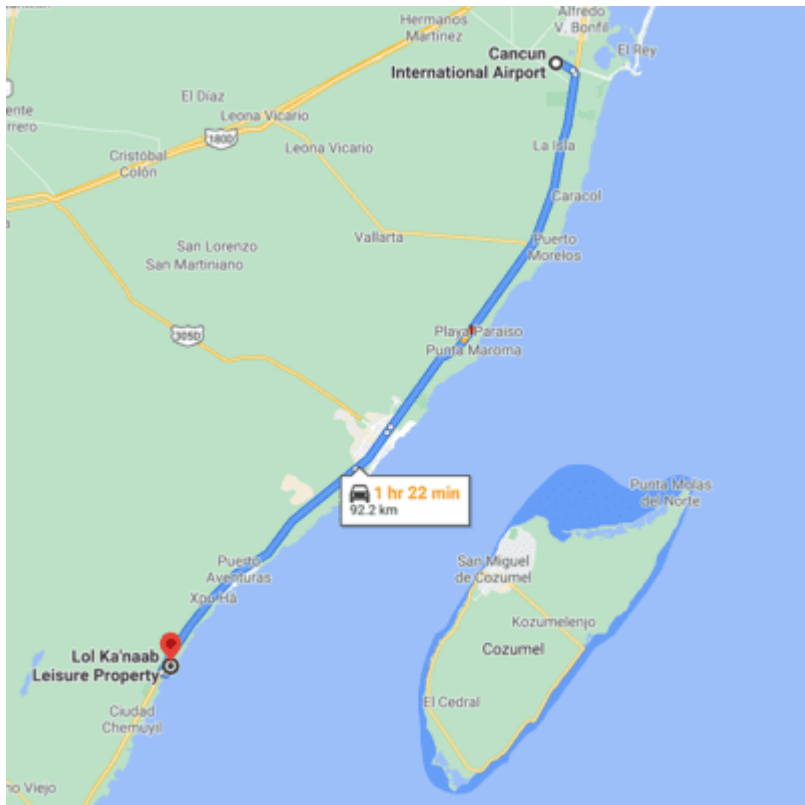

Directions

Address

Lol Ka'naab

Camino a Yal Ku

Akumal Norte, Tulum

Quintana Roo, 77776

Mexico

[open google map](#)

GPS coordinates

20.405877, -87.309748

Directions from Cancun airport

1. Exit the airport and turn right to reach the highway.
2. Take the Cancun-Tulum highway (307) southbound.
3. Continue on the highway for approximately 50 km (31 miles).
4. Turn left onto the road that leads to Akumal.
5. Continue straight until you reach Akumal.

Drive through the Arch

Go Past the Security Gate

Arrive at Lol Ka'naab