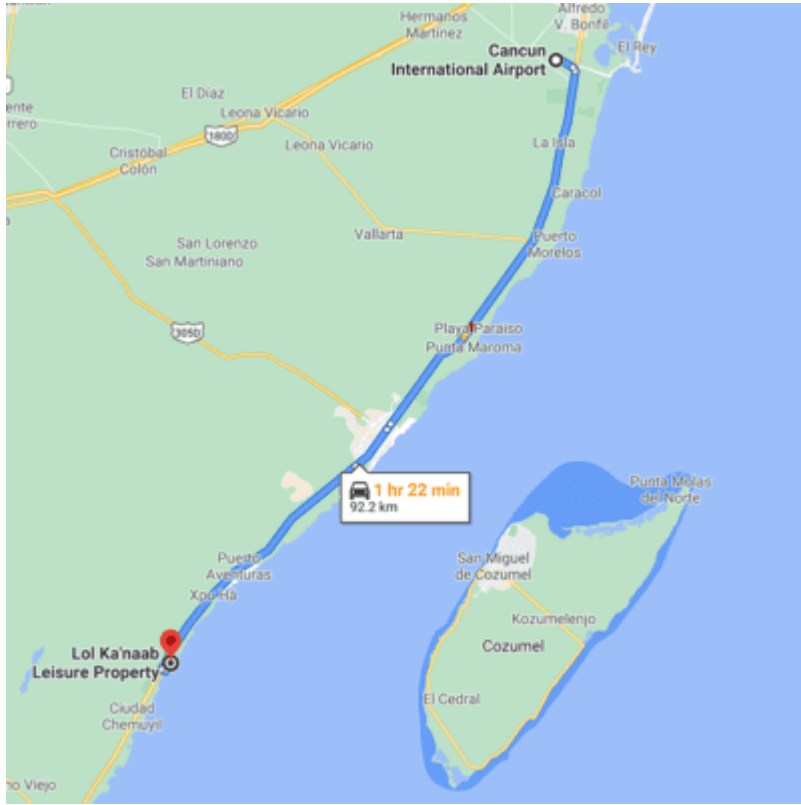

Directions

Address

Lol Ka'naab

Camino a Yal Ku

Akumal Norte, Tulum

Quintana Roo, 77776

Mexico

[open google map](#)

GPS coordinates

20.405877, -87.309748

Directions from Cancun airport

1. Exit the airport and turn right to reach the highway.
2. Take the Cancun-Tulum highway (307) southbound.
3. Continue on the highway for approximately 50 km (31 miles).
4. Turn left onto the road that leads to Akumal.
5. Continue straight until you reach Akumal.