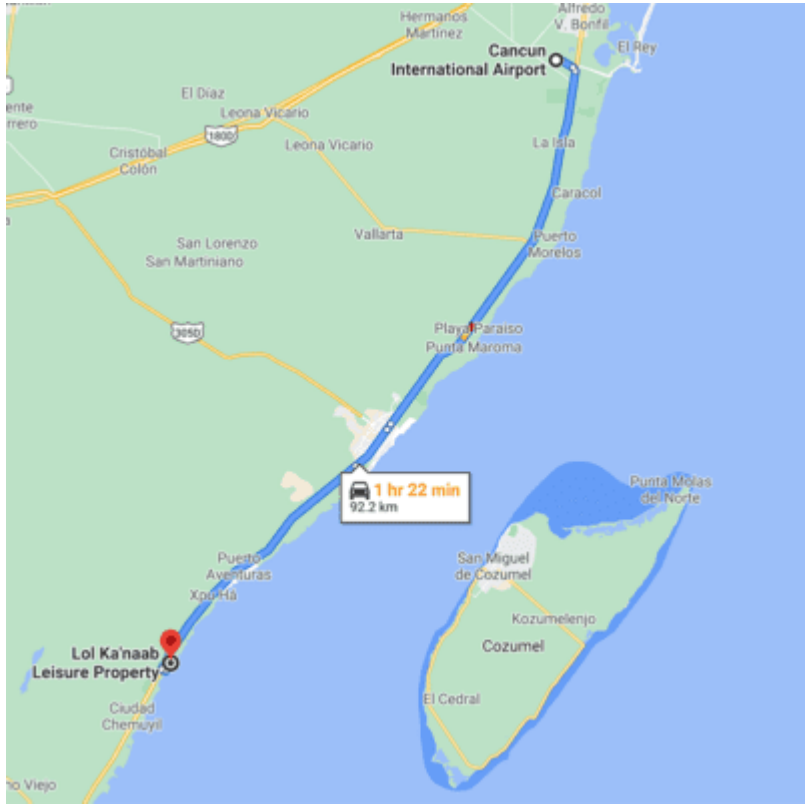

# Directions

## Address

*Lol Ka'naab*

Camino a Yal Ku

Akumal Norte, Tulum

Quintana Roo, 77776

Mexico

[open google map](#)

## GPS coordinates

20.405877, -87.309748

## Directions from Cancun airport

1. Exit the airport and turn right to reach the highway.
2. Take the Cancun-Tulum highway (307) southbound.
3. Continue on the highway for approximately 50 km (31 miles).
4. Turn left onto the road that leads to Akumal.
5. Continue straight until you reach Akumal.